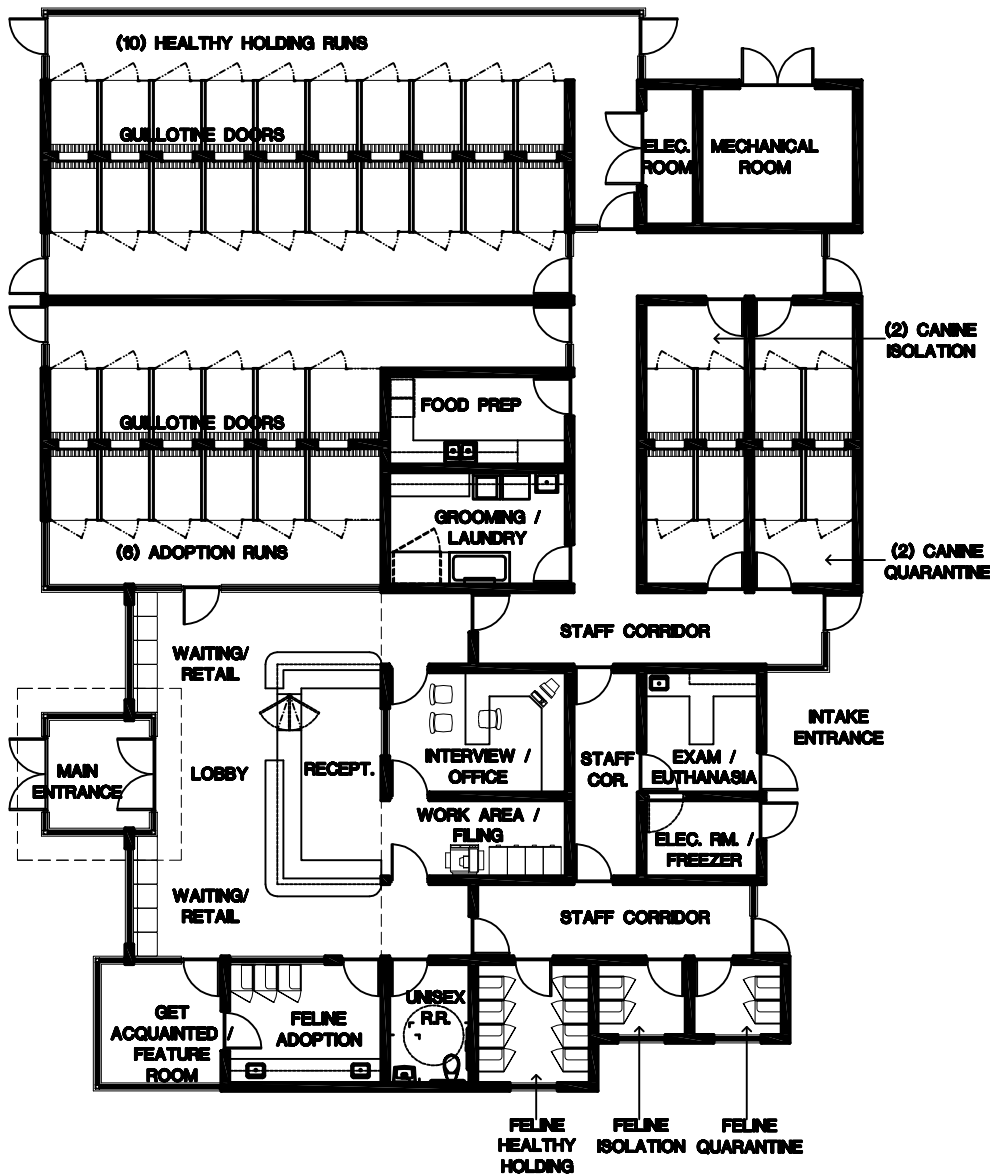

# Conceptual Facility Design

for:  
**The Humane Society of the United States**

Animal Sheltering Issues  
 Companion Animals Dept.  
 ask@humanesociety.org

Overall Facility Dimensions:  
 90'-0"X70'-0"

Facility Area:  
 5,500 square feet

Facility Capacity:  
 20 Canines  
 34 Felines

Date:  
 July 23, 2004