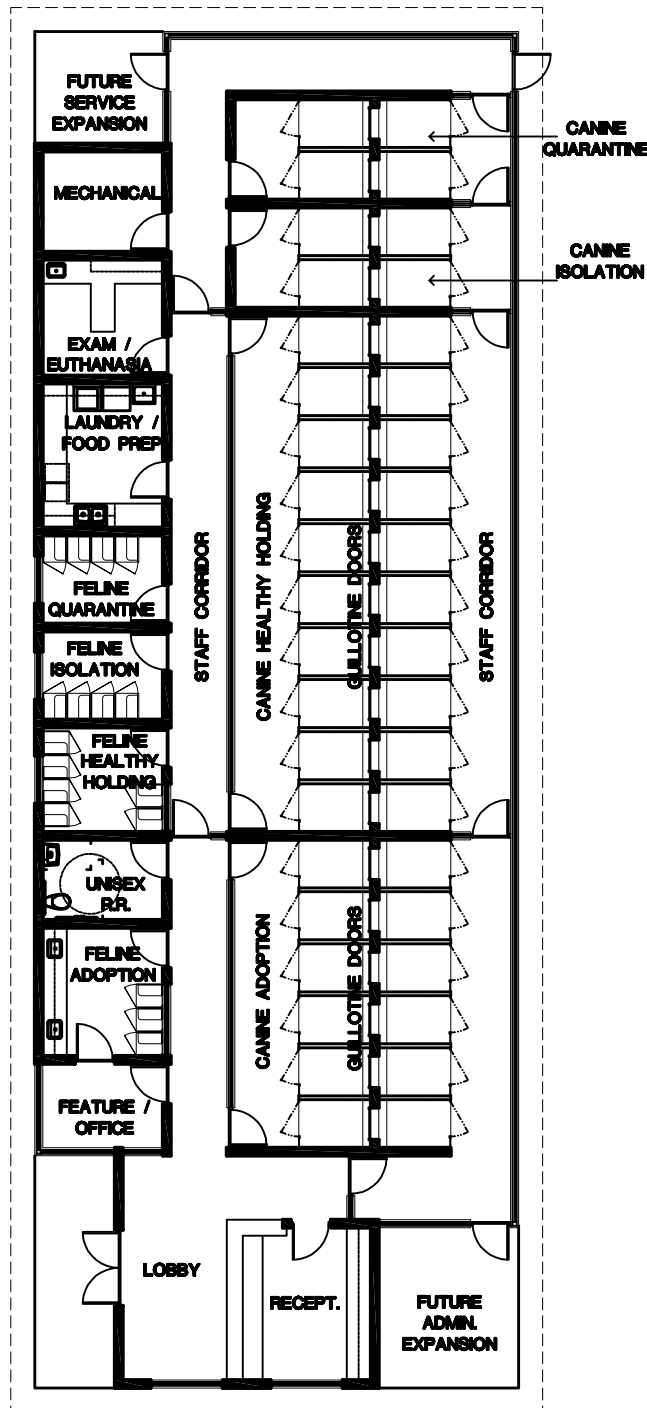

Conceptual Facility Design

for:
The Humane Society of the United States

Animal Sheltering Issues
 Companion Animals Dept.
 asi@humanesociety.org

Overall Facility Dimensions:
 120'-0" X 40'-0"

Facility Area:
 4,175 square feet

Facility Capacity:
 20 Canines
 34 Felines

Date:
 July 23, 2004

2641 SUNSET POINT ROAD
 CLEARWATER, FLORIDA 33759
 P: 727.725.0111 - F: 727.725.0111
 WWW.BGARCHITECTS.COM
 AAC002095 - EB0006092

Conceptual Floor Plan