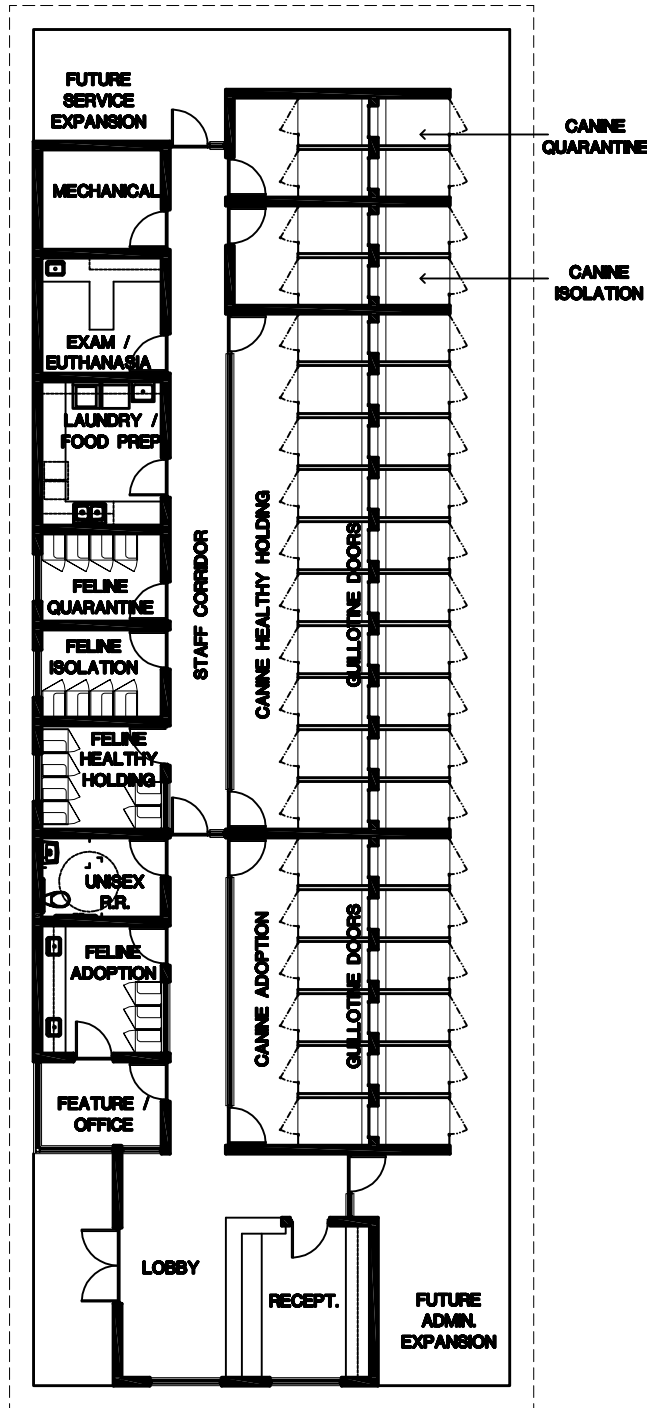

Conceptual Facility Design

for:
The Humane Society of the United States

Animal Sheltering Issues
 Companion Animals Dept.
ask@humanesociety.org

Overall Facility Dimensions:
 120'-0"X40'-0"

Facility Area:
 3,500 square feet

Facility Capacity:
 20 Canines
 34 Felines

Date:
 July 23, 2004

Conceptual Floor Plan

2641 SUNSET POINT ROAD
 CLEARWATER, FLORIDA 33759
 P: 727.725.0111 - F: 727.725.0111
WWW.BGARCHITECTS.COM
 AAC002095 - EB0006092